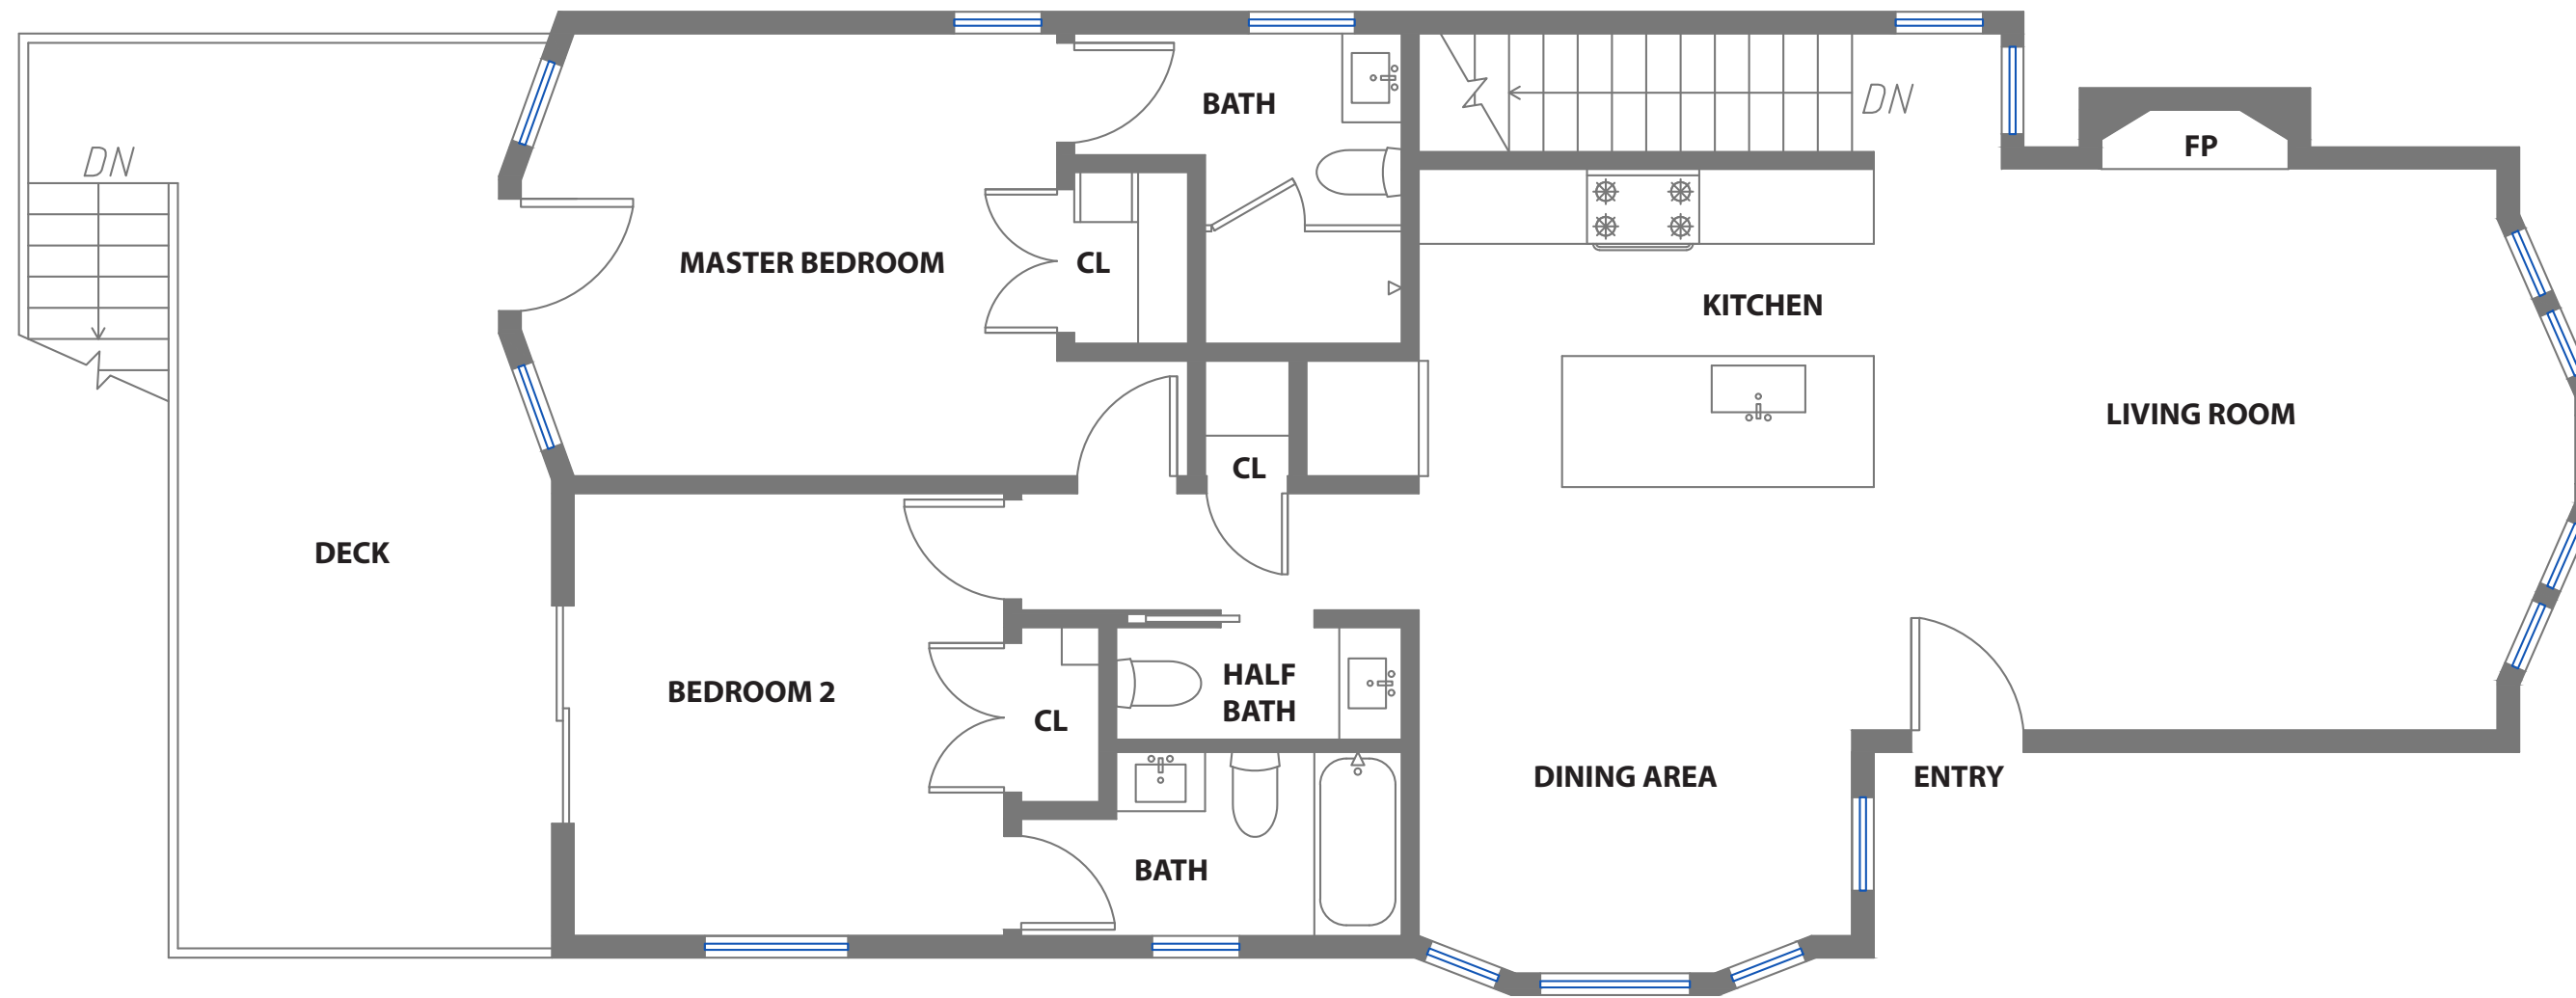

# 236 SANTA ROSA AVENUE

SAN FRANCISCO, CALIFORNIA

**MAIN LEVEL**

**LOWER LEVEL**

DISCLAIMER: RENDERING BY OPEN HOMES PHOTOGRAPHY.  
ALL MEASUREMENTS ARE APPROXIMATE AND MAY NOT BE EXACT.

DO NOT RELY ON THE ACCURACY OF THIS FLOOR PLAN WHEN DETERMINING THE PRICE OF A PROPERTY OR  
MAKING DECISIONS REGARDING BUYING OR SELLING OF PROPERTIES WITHOUT INDEPENDENT VERIFICATION.