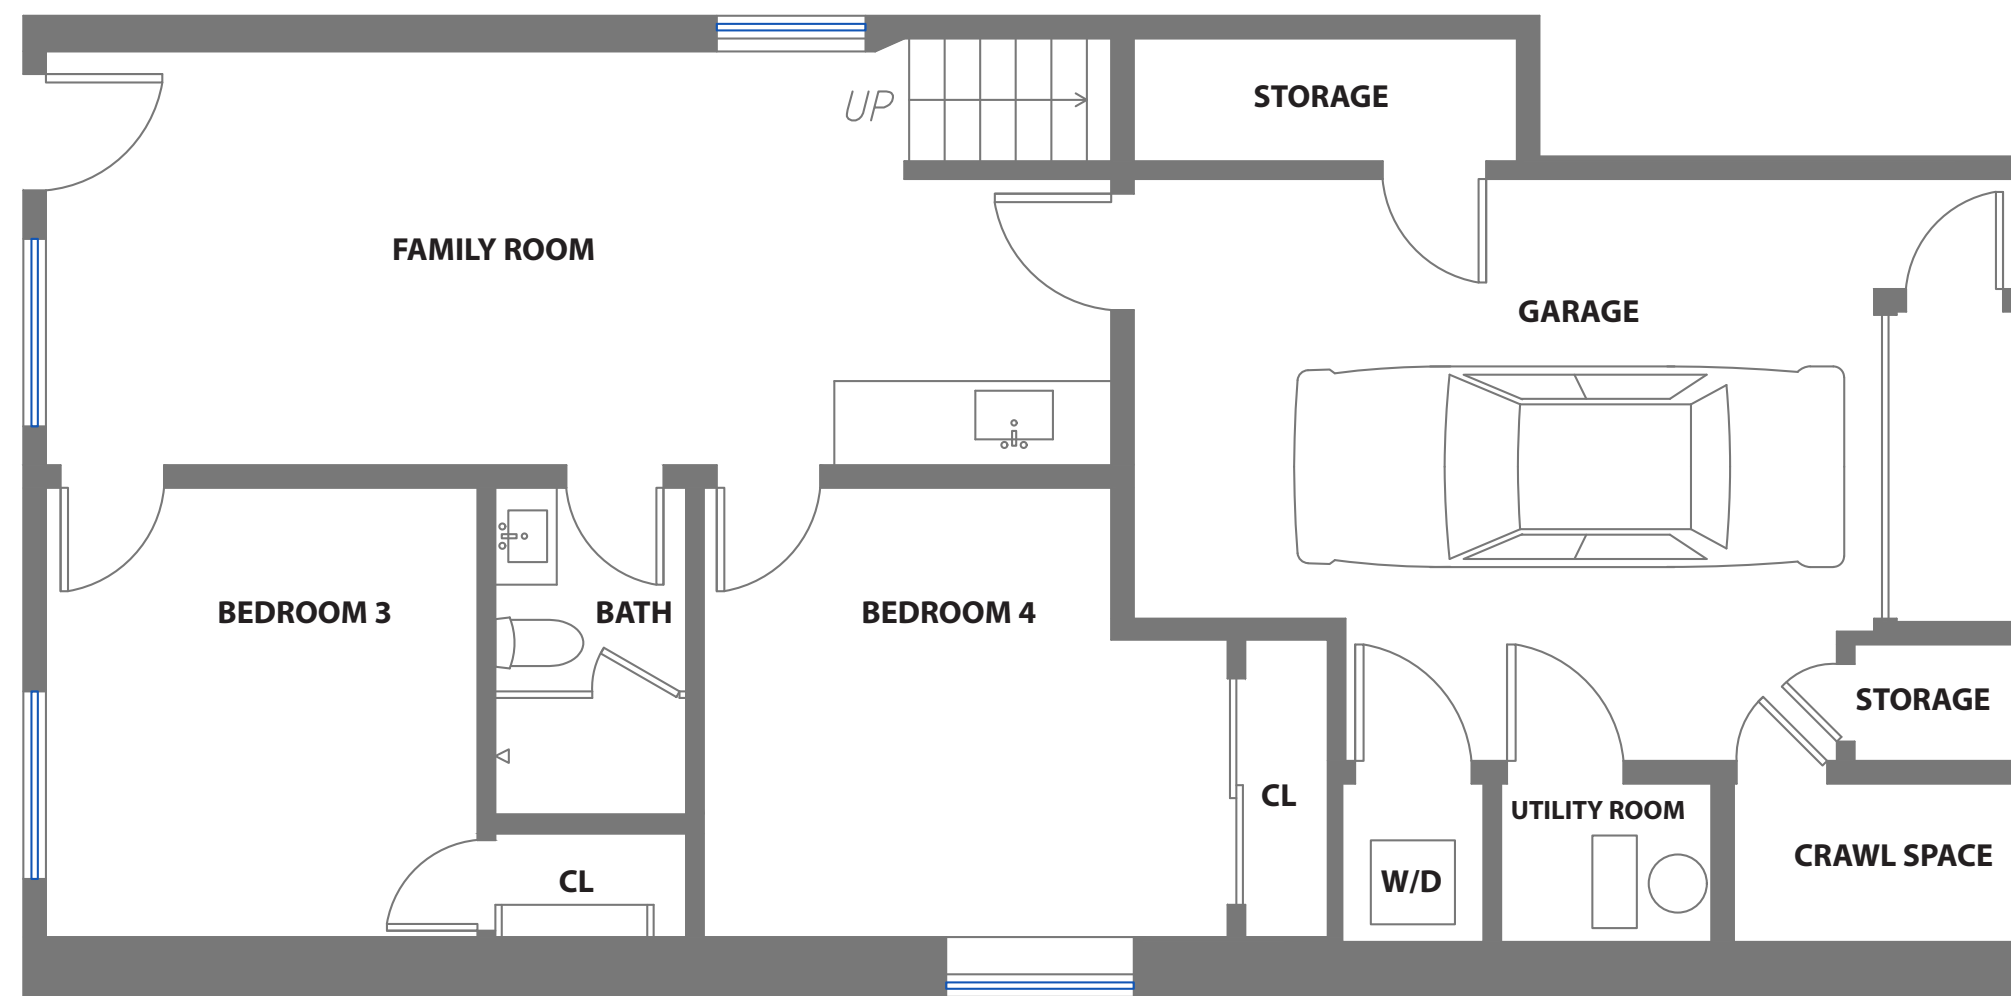

# 236 SANTA ROSA AVENUE

SAN FRANCISCO, CALIFORNIA

**MAIN LEVEL**

**LOWER LEVEL**

DISCLAIMER: RENDERING BY OPEN HOMES PHOTOGRAPHY.  
ALL MEASUREMENTS ARE APPROXIMATE AND MAY NOT BE EXACT.

DO NOT RELY ON THE ACCURACY OF THIS FLOOR PLAN WHEN DETERMINING THE PRICE OF A PROPERTY OR  
MAKING DECISIONS REGARDING BUYING OR SELLING OF PROPERTIES WITHOUT INDEPENDENT VERIFICATION.